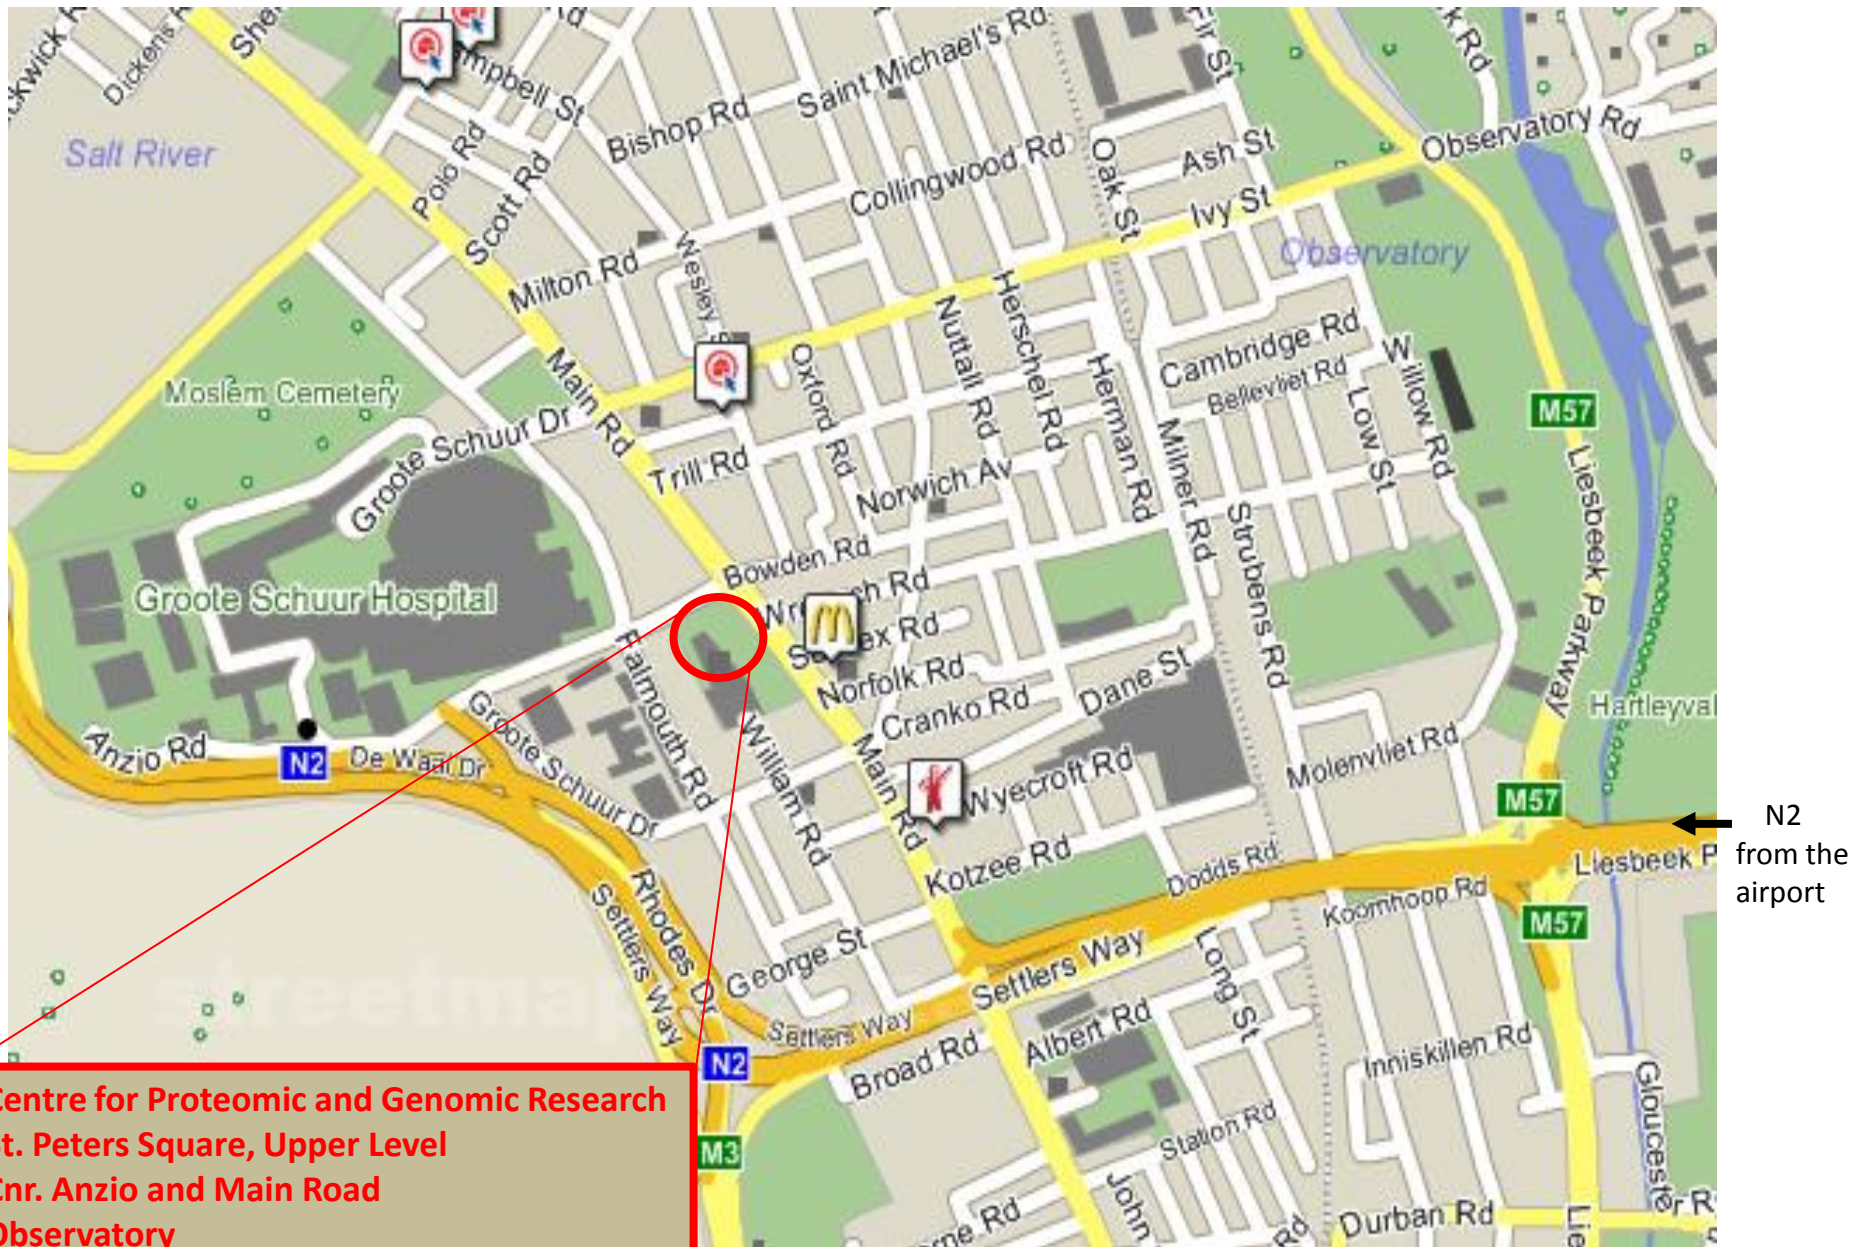

DIRECTIONS TO THE CPGR (STREET MAP)

Centre for Proteomic and Genomic Research
St. Peters Square, Upper Level
Cnr. Anzio and Main Road
Observatory
7925

DIRECTIONS TO THE CPGR

Coming from the airport on the N2

- Leave the **N2** at the off-ramp signposted for Main Road (after the Liesbeeck Parkway offramp).
- Turn right at the traffic lights into **Main road**,
- At the 3rd set of traffic lights turn left into **Anzio road** (there is a shopping centre on the corner - St. Peters Square).
- Turn left at the **St. Peters Square** entrance (20meters) and park in the parking area.
- Enter the shopping centre and take the lift/stairs to the upper level.
- **CPGR entrance** is on the northern side of the building next to the lift

←
From Cape
Town
airport
on the N2

DIRECTIONS TO THE CPGR (SATELITE VIEW)